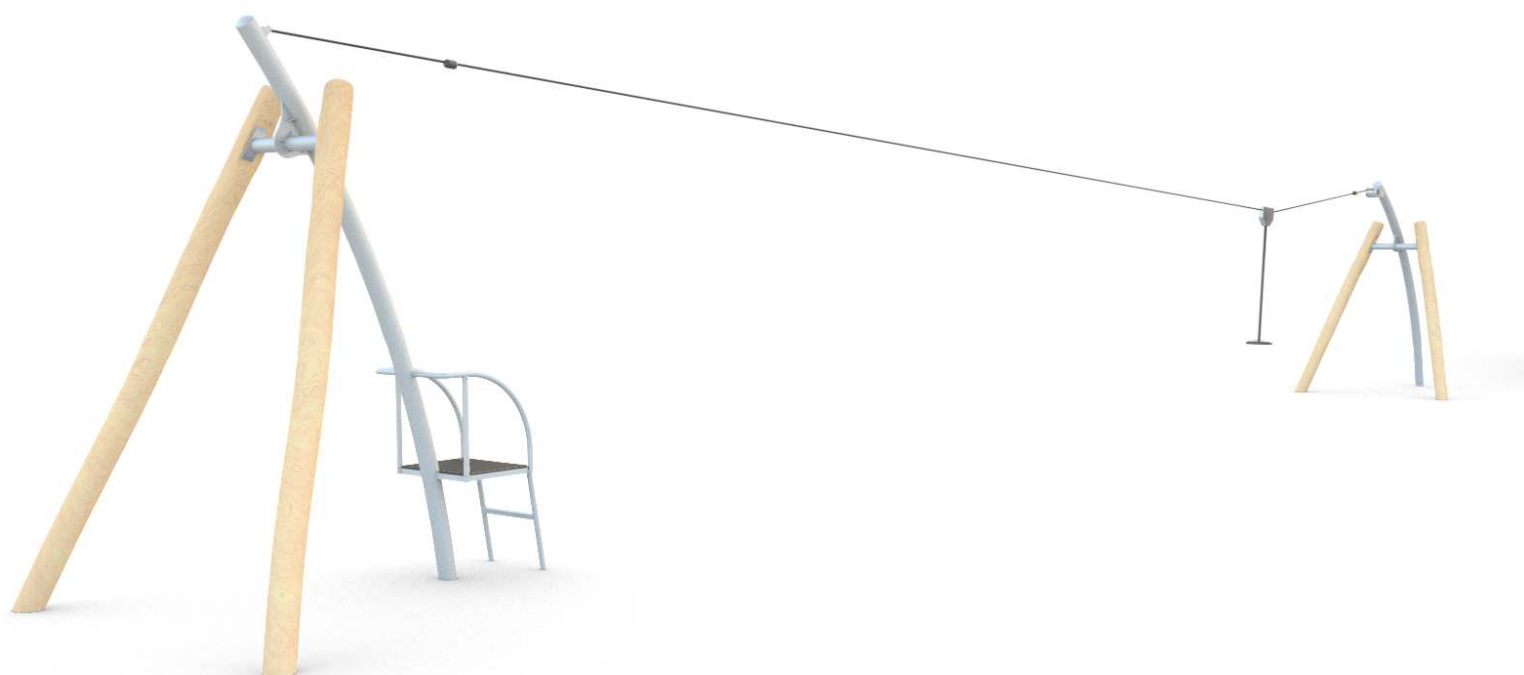

SOCIALIZING

SLIDING

### INFORMATION ABOUT THE PRODUCT

Dimensions	ca.310 x 2350 cm
Safety zone	ca.400 x 2350 cm
Overall height	ca.376 cm
Free fall height	ca.99 cm
Amount of users	1 person
Product complies with EN 1176-1:2017-12	YES
Availability of spare parts	YES
Age range	5-14
<small>According to EN 1176-1:2017-12 norm, the product requires applying a safety surface according to the product's free fall height.</small>	

Visualisation is for reference only,  
actual appearance may vary.

MATERIALS:

<p>NATURAL ROBINIA WOOD</p>	<p>ANTI-SLIP HEXA 18 MM PLATFORM PLATE</p>	<p>SOLID CONSTRUCTION MADE OF BLACKSTEEL S235JR, CLEANED IN THE SANDBLASTING PROCESS</p>	<p>ELASTIC SEAT IN THE FORM OF A REINFORCED BELT WITH SOFT RUBBER, SUSPENDED ON STAINLESS STEEL CGAINS OF 6 MM DIAMETER</p>