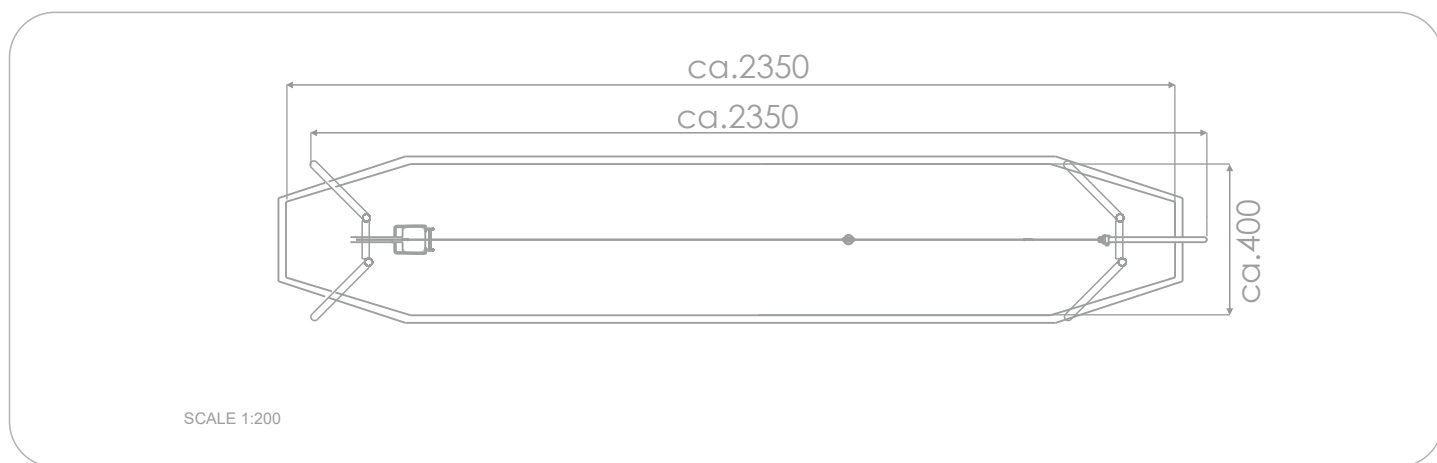

### INFORMATION ABOUT THE PRODUCT

Dimensions	ca.310 x 2350 cm
Safety zone	ca.400 x 2350 cm
Overall height	ca.376 cm
Free fall height	ca.99 cm
Amount of users	1 person
Product complies with EN 1176-1:2017-12	YES
Availability of spare parts	YES
Age range	5-14
<small>According to EN 1176-1:2017-12 norm, the product requires applying a safety surface according to the product's free fall height.</small>	

Visualisation is for reference only,  
actual appearance may vary.

MATERIALS:

<p>NATURAL ROBINIA WOOD</p>	<p>ANTI-SLIP HEXA 18 MM PLATFORM PLATE</p>	<p>SOLID CONSTRUCTION MADE OF BLACKSTEEL S235JR, CLEANED IN THE SANDBLASTING PROCESS</p>	<p>ELASTIC SEAT IN THE FORM OF A REINFORCED BELT WITH SOFT RUBBER, SUSPENDED ON STAINLESS STEEL CGAINS OF 6 MM DIAMETER</p>